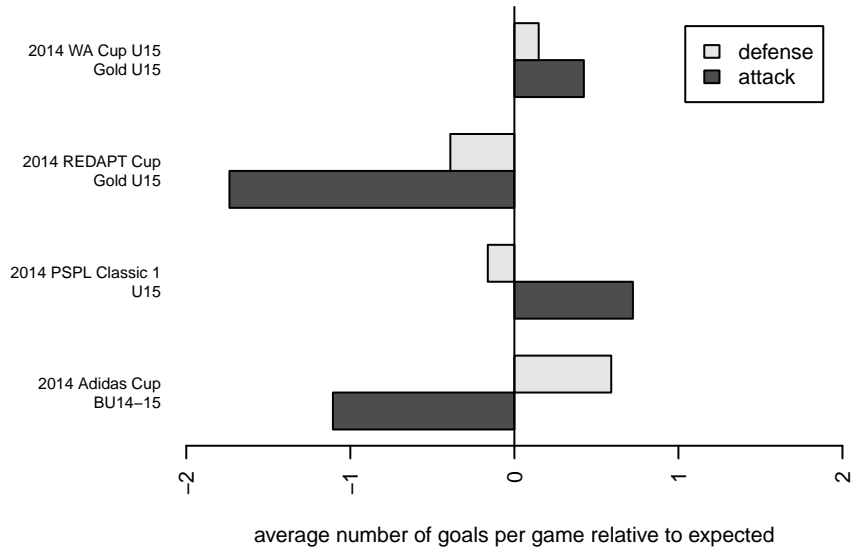

Performance relative to 13 month average