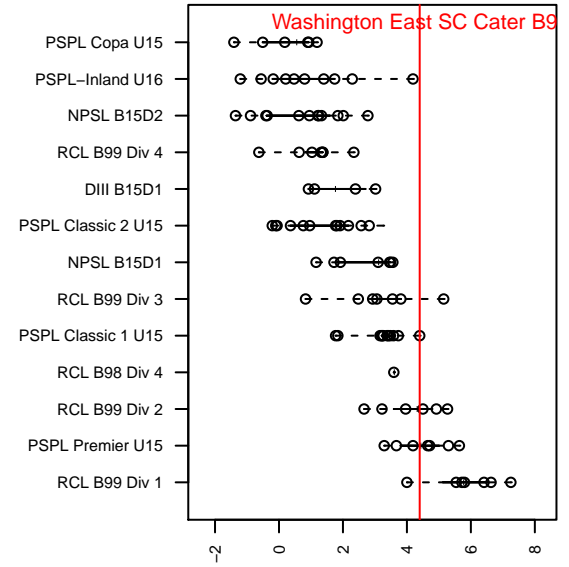

**attack and defense rating
relative to others at age
and all opponents in last 13 months**