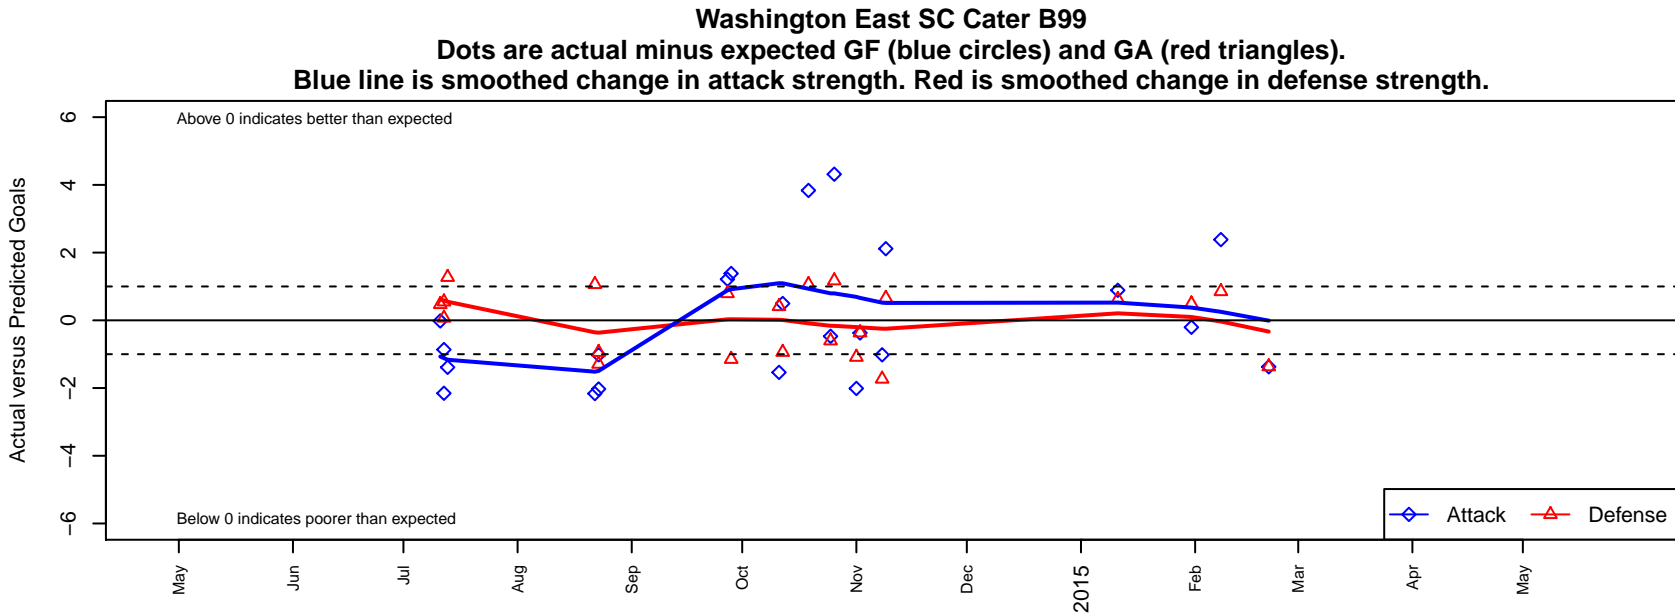

Washington East SC Cater B99

Washington East SC
 Spokane, WA
 B99 total strength=1547
 attack=16.97 defense=10.43
 fall league = PSPL Classic 1 U15

alt names used:
 Washington East B99
 Washington East SC B99
 WASHINGTON EAST WA EAST B99 (WA)
 WASHINGTON EAST WE B99 (WA)

Venues played:
 2014 Adidas Cup BU14-15
 2014 REDAPT Cup Gold U15
 2014 PSPL Classic 1 U15
 2014 WA Cup U15 Gold U15

**attack and defense variance (black dot)
relative to other teams
and top 10 in region**