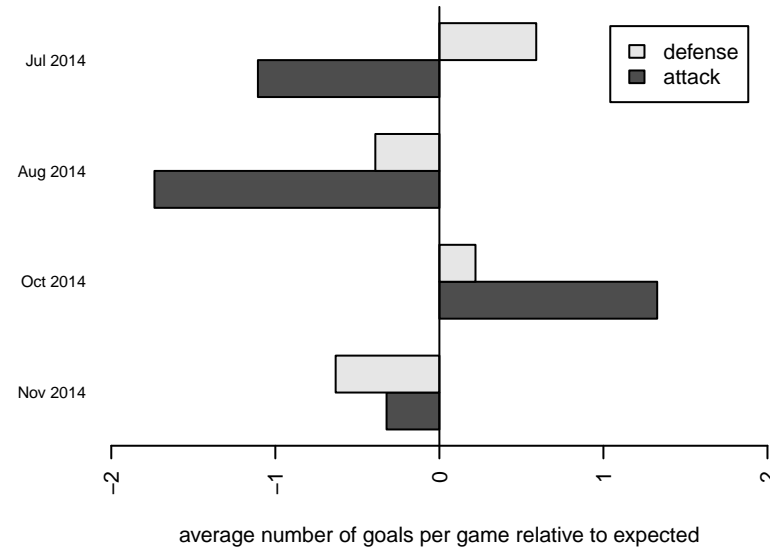

Performance relative to 13 month average